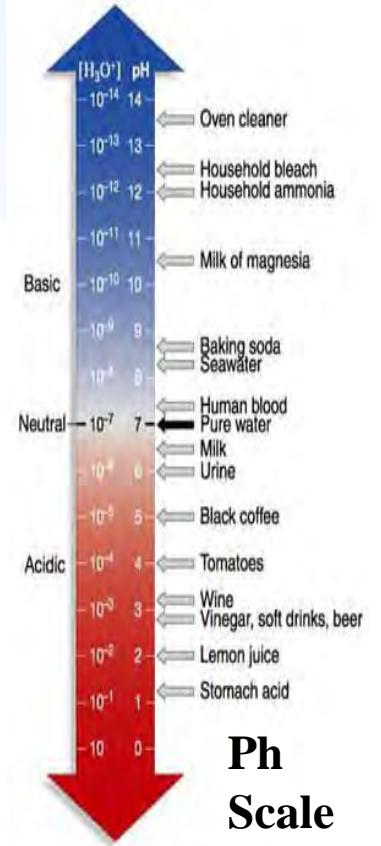

## Capital Improvements:

Green-Vegetation Wall

The Harvest Green Project is by Romses Architects

Solar Panels and Green Building

Water retention system

Ph Scale

Little Washington Growing Group, Inc. (LWGG), Goldsboro NC